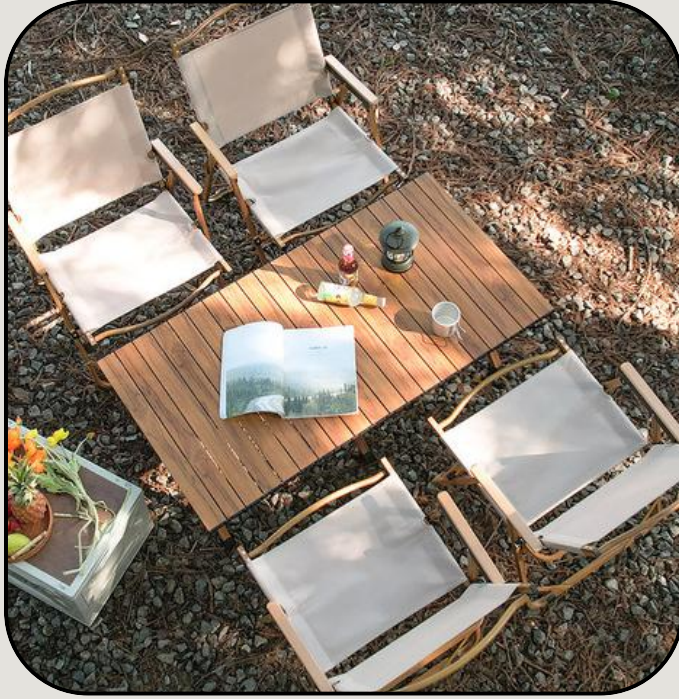

www.therentalguy.com.my

CAMPING EQUIPMENT